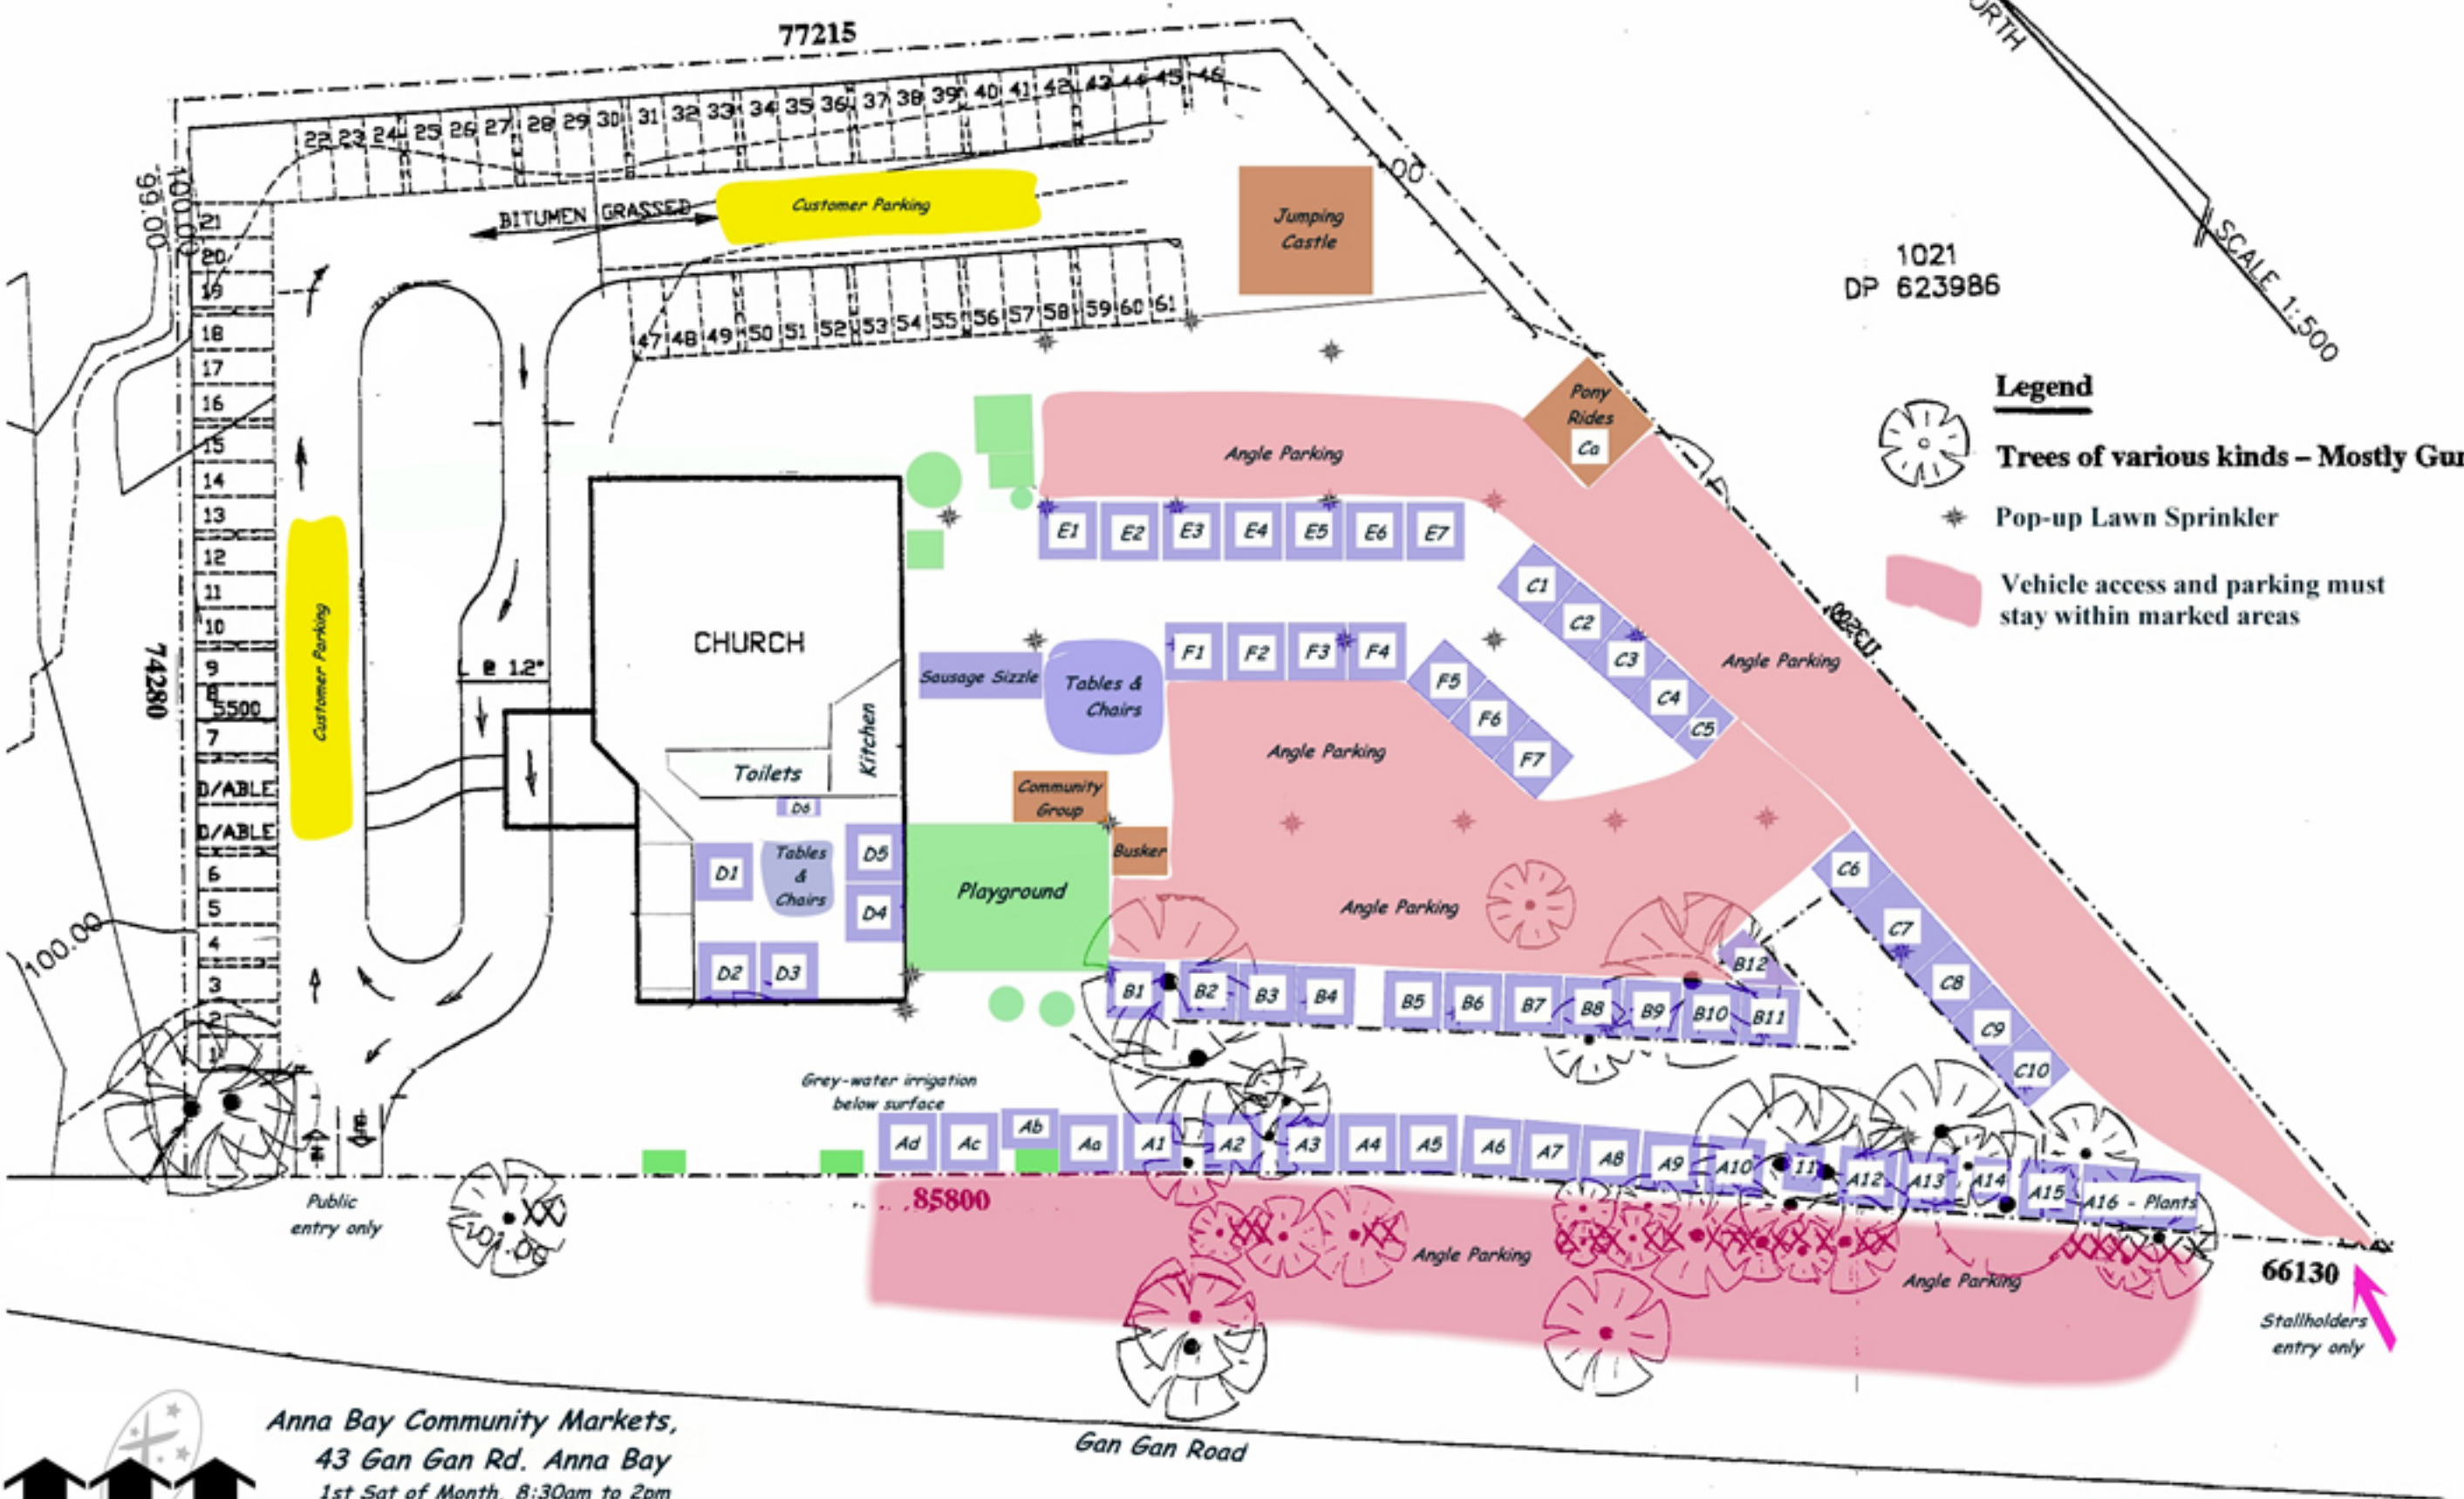

NORTH
SCALE 1:500

1021
DP 623986

Legend

-  Trees of various kinds – Mostly Gums
-  Pop-up Lawn Sprinkler
-  Vehicle access and parking must stay within marked areas

Anna Bay Community Markets,
 43 Gan Gan Rd. Anna Bay
 1st Sat of Month, 8:30am to 2pm
 Contact: Colin Reddel 4984 1553